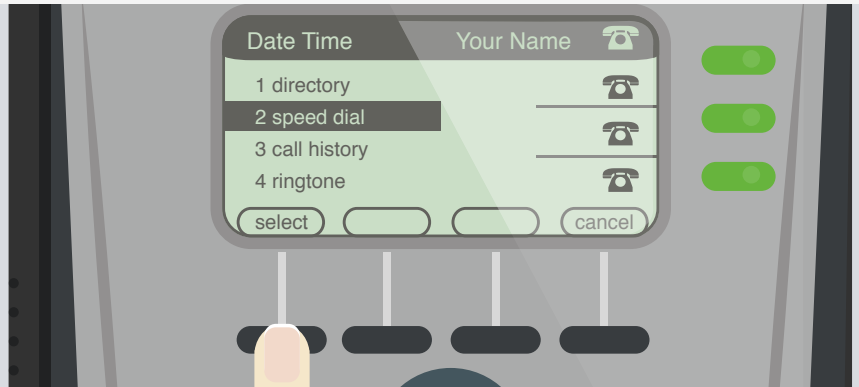

Click the speed dial number you wish to assign the number press *edit*

Type in the number you require
For external numbers don't forget to start with a 9 followed by the number eg 901159170141

Then select *ok*

Now if you press the number and press *dial* it will ring the required number

Call forwarding

To transfer the current call press the *xfer* button and enter the number you wish to transfer the call to.

Once connected press the *xfer* button again to disconnect from the call

When the lights on the right are all green the call has been transferred