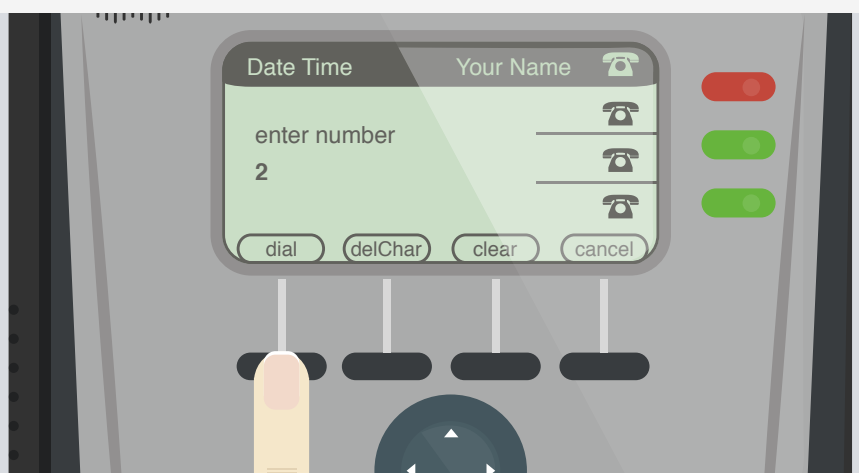

Click the speed dial number you wish to assign the number press *edit*

Type in the number you require
For external numbers don't forget to start with a 9 followed by the number eg 901159170141

Then select *ok*

Now if you press the number and press *dial* it will ring the required number

Call forwarding

To transfer the current call press the *xfer* button and enter the number you wish to transfer the call to.

Once connected press the *xfer* button again to disconnect from the call

When the lights on the right are all green the call has been transferred