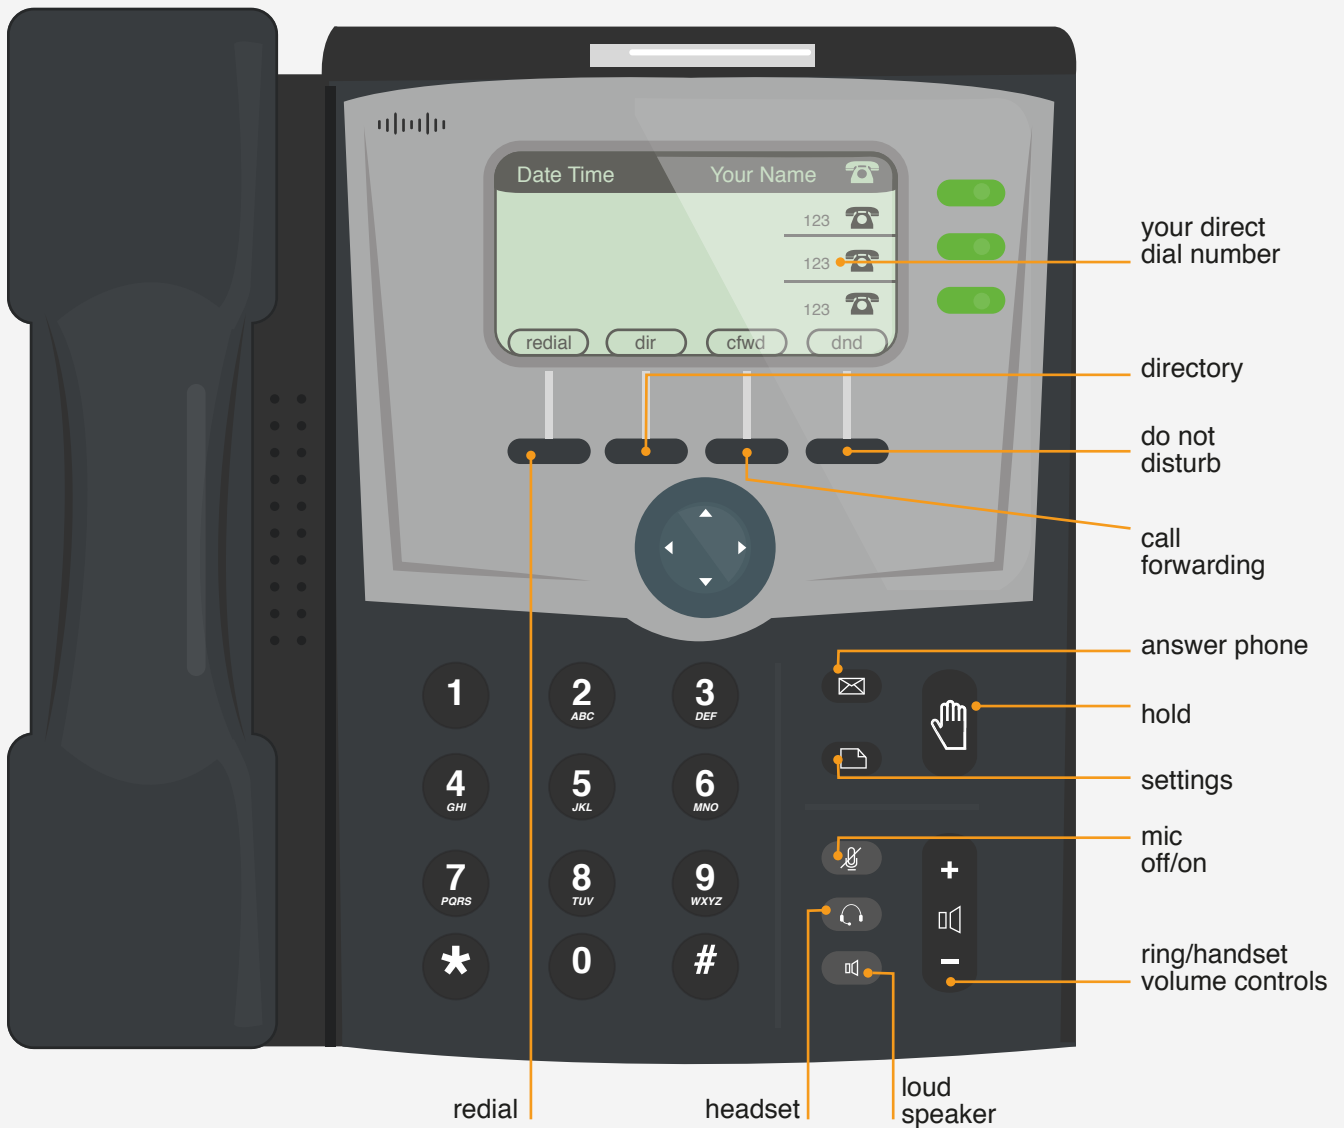

Arthur Mee Road, Stapleford, Nottingham. NG9 7EW
0845 094 9170
www.advanceditservices.co.uk

Phone Functions