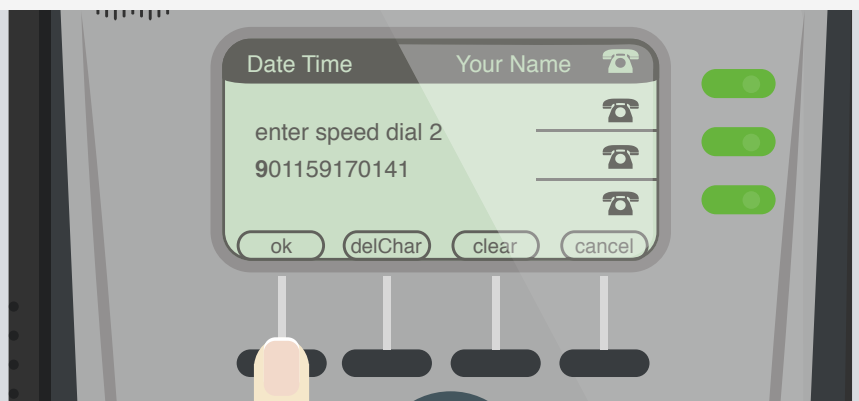

Arthur Mee Road, Stapleford, Nottingham. NG9 7EW
0845 094 9170
www.advanceditservices.co.uk

Phone Functions

Setting up speed dial

To set up a speed dial number first click the *page* button

Select the *speed dial* option (number 2)

Click the speed dial number you wish to assign the number press *edit*

Type in the number you require
For external numbers don't forget to start with a 9 followed by the number eg 901159170141

Then select *ok*

Now if you press the number and press *dial* it will ring the required number

Call forwarding

To transfer the current call press the *xfer* button and enter the number you wish to transfer the call to.

Once connected press the *xfer* button again to disconnect from the call

When the lights on the right are all green the call has been transferred