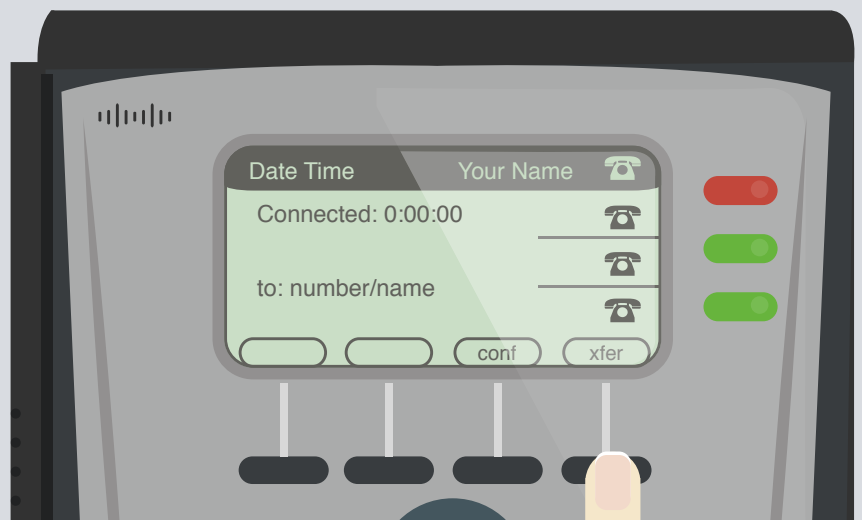

Click the speed dial number you wish to assign the number press *edit*

Type in the number you require
For external numbers don't forget to start with a 9 followed by the number eg 901159170141

Then select *ok*

Now if you press the number and press *dial* it will ring the required number

Call forwarding

To transfer the current call press the *xfer* button and enter the number you wish to transfer the call to.

Once connected press the *xfer* button again to disconnect from the call

When the lights on the right are all green the call has been transferred