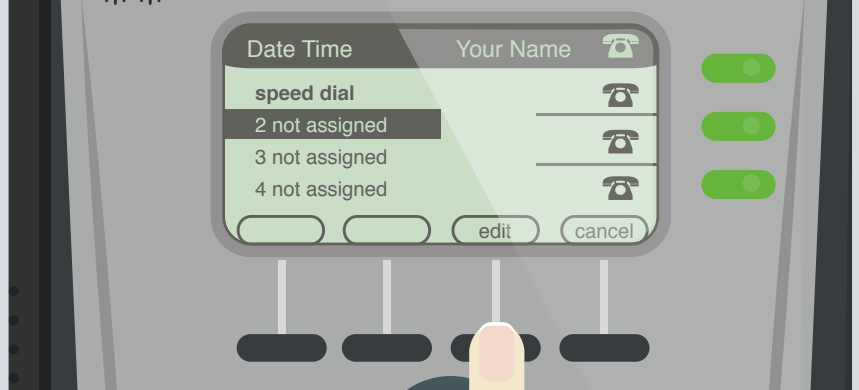

Click the speed dial number you wish to assign the number press *edit*

Type in the number you require
For external numbers don't forget to start with a 9 followed by the number eg 901159170141

Then select *ok*

Now if you press the number and press *dial* it will ring the required number

Call forwarding

To transfer the current call press the *xfer* button and enter the number you wish to transfer the call to.

Once connected press the *xfer* button again to disconnect from the call

When the lights on the right are all green the call has been transferred